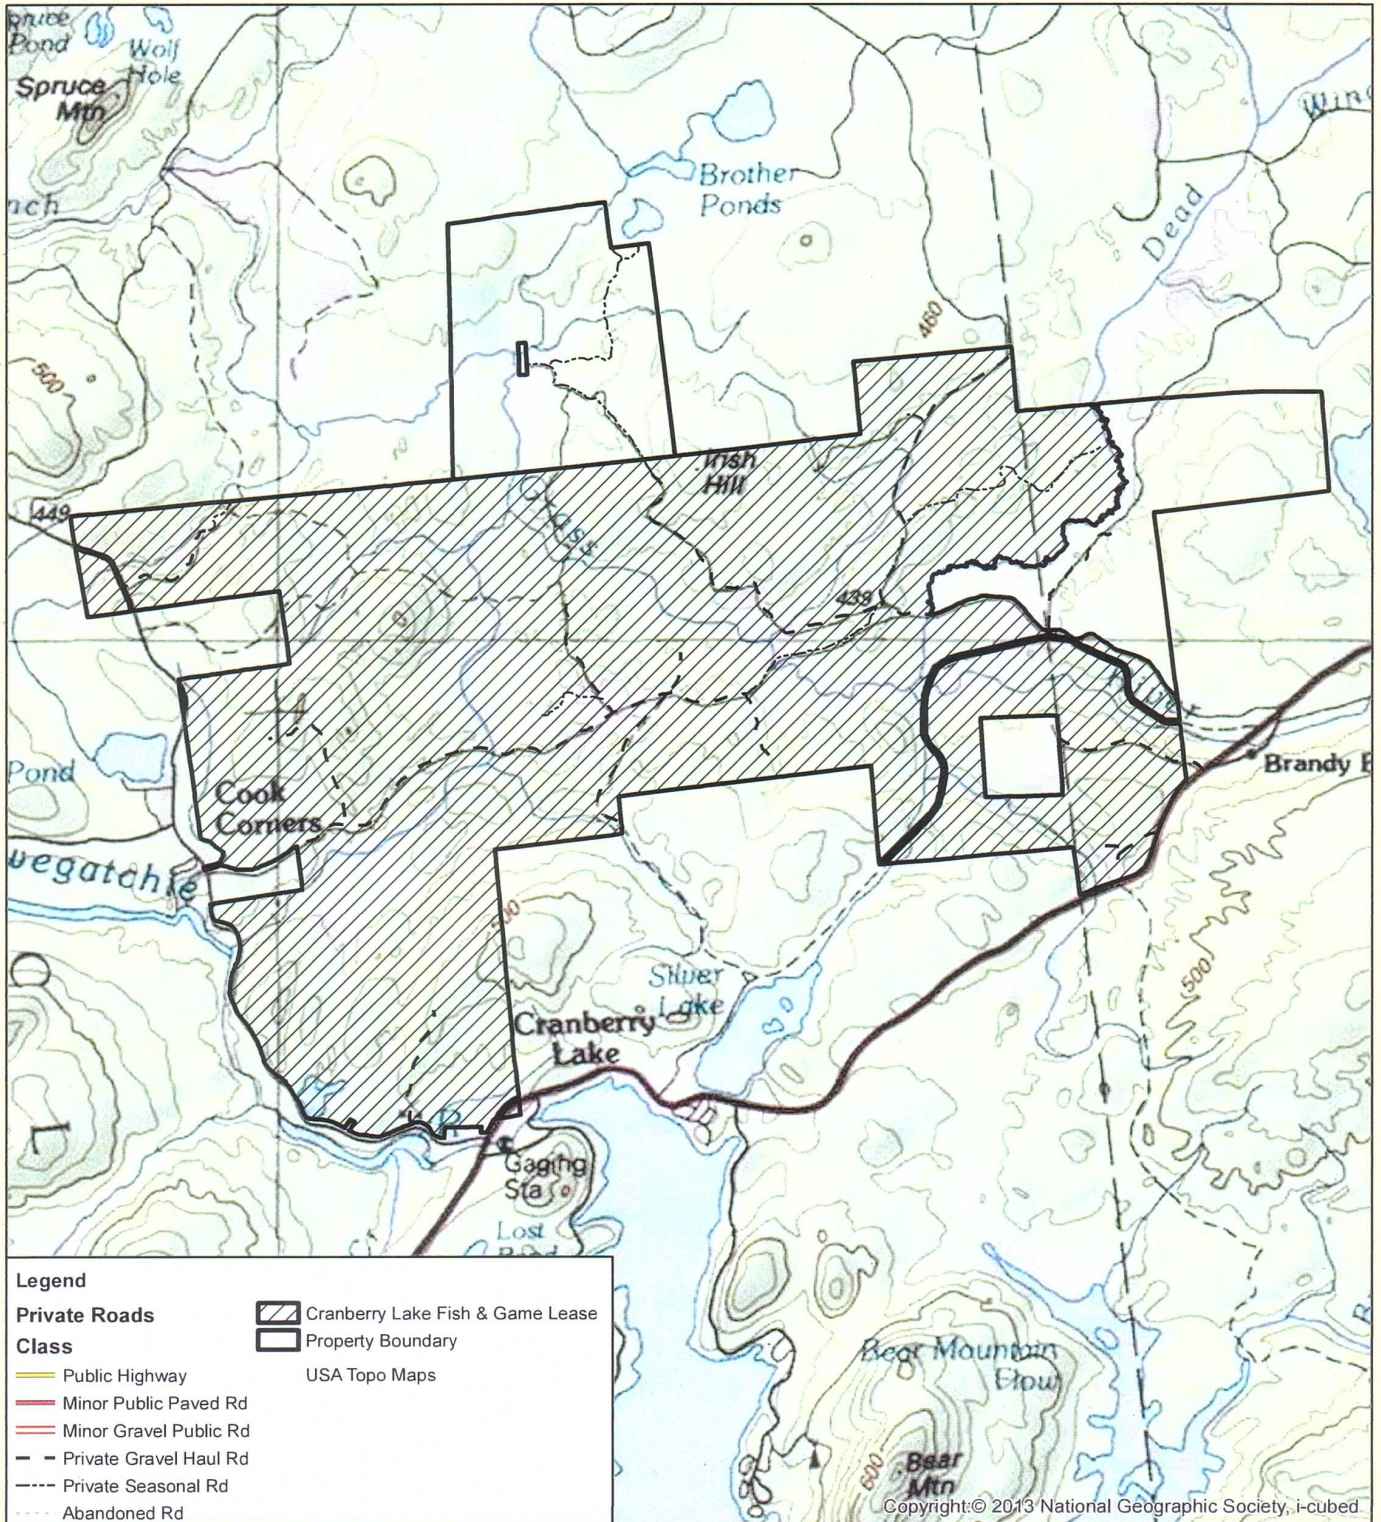

Compartment Location

Mapper: DBARKLEY
Stand Date: 7/3/17

Cranberry Lake Fish & Game Lease
Cranberry Lake Forest
 Clifton, St. Lawrence County, NY
 Owned by: The Conservation Fund
 6,717 Acres

Legend

- | | |
|------------------------|----------------------------------|
| Public Highway | Cranberry Lake Fish & Game Lease |
| Minor Public Paved Rd | Property Boundary |
| Minor Gravel Public Rd | USA Topo Maps |
| Private Gravel Haul Rd | |
| Private Seasonal Rd | |
| Abandoned Rd | |

Copyright:© 2013 National Geographic Society, i-cubed

ArcGIS Map

F&W Forestry Services, Inc.